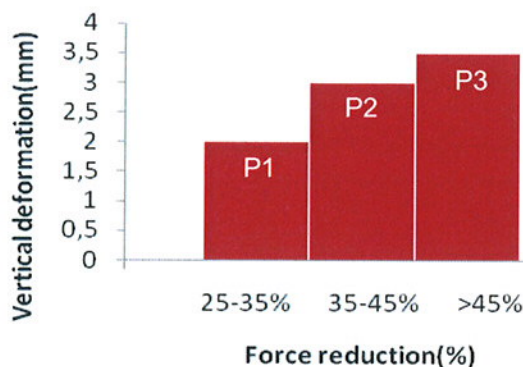

CERTIFICATE OF COMPLIANCE

EN 14904 - Surfaces for sports areas - Indoor surfaces for multi-sports use - Specification

Certificate number : C102168-B1

TARAFLEX® SPORT M PERFORMANCE DRY-TEX : CLASS P2

LABOSPORT certifies that the surface for sport area **TARAFLEX® SPORT M PERFORMANCE DRY-TEX** by **GERFLOR** complies with the requirements of EN 14904 standard. It is rated P2.